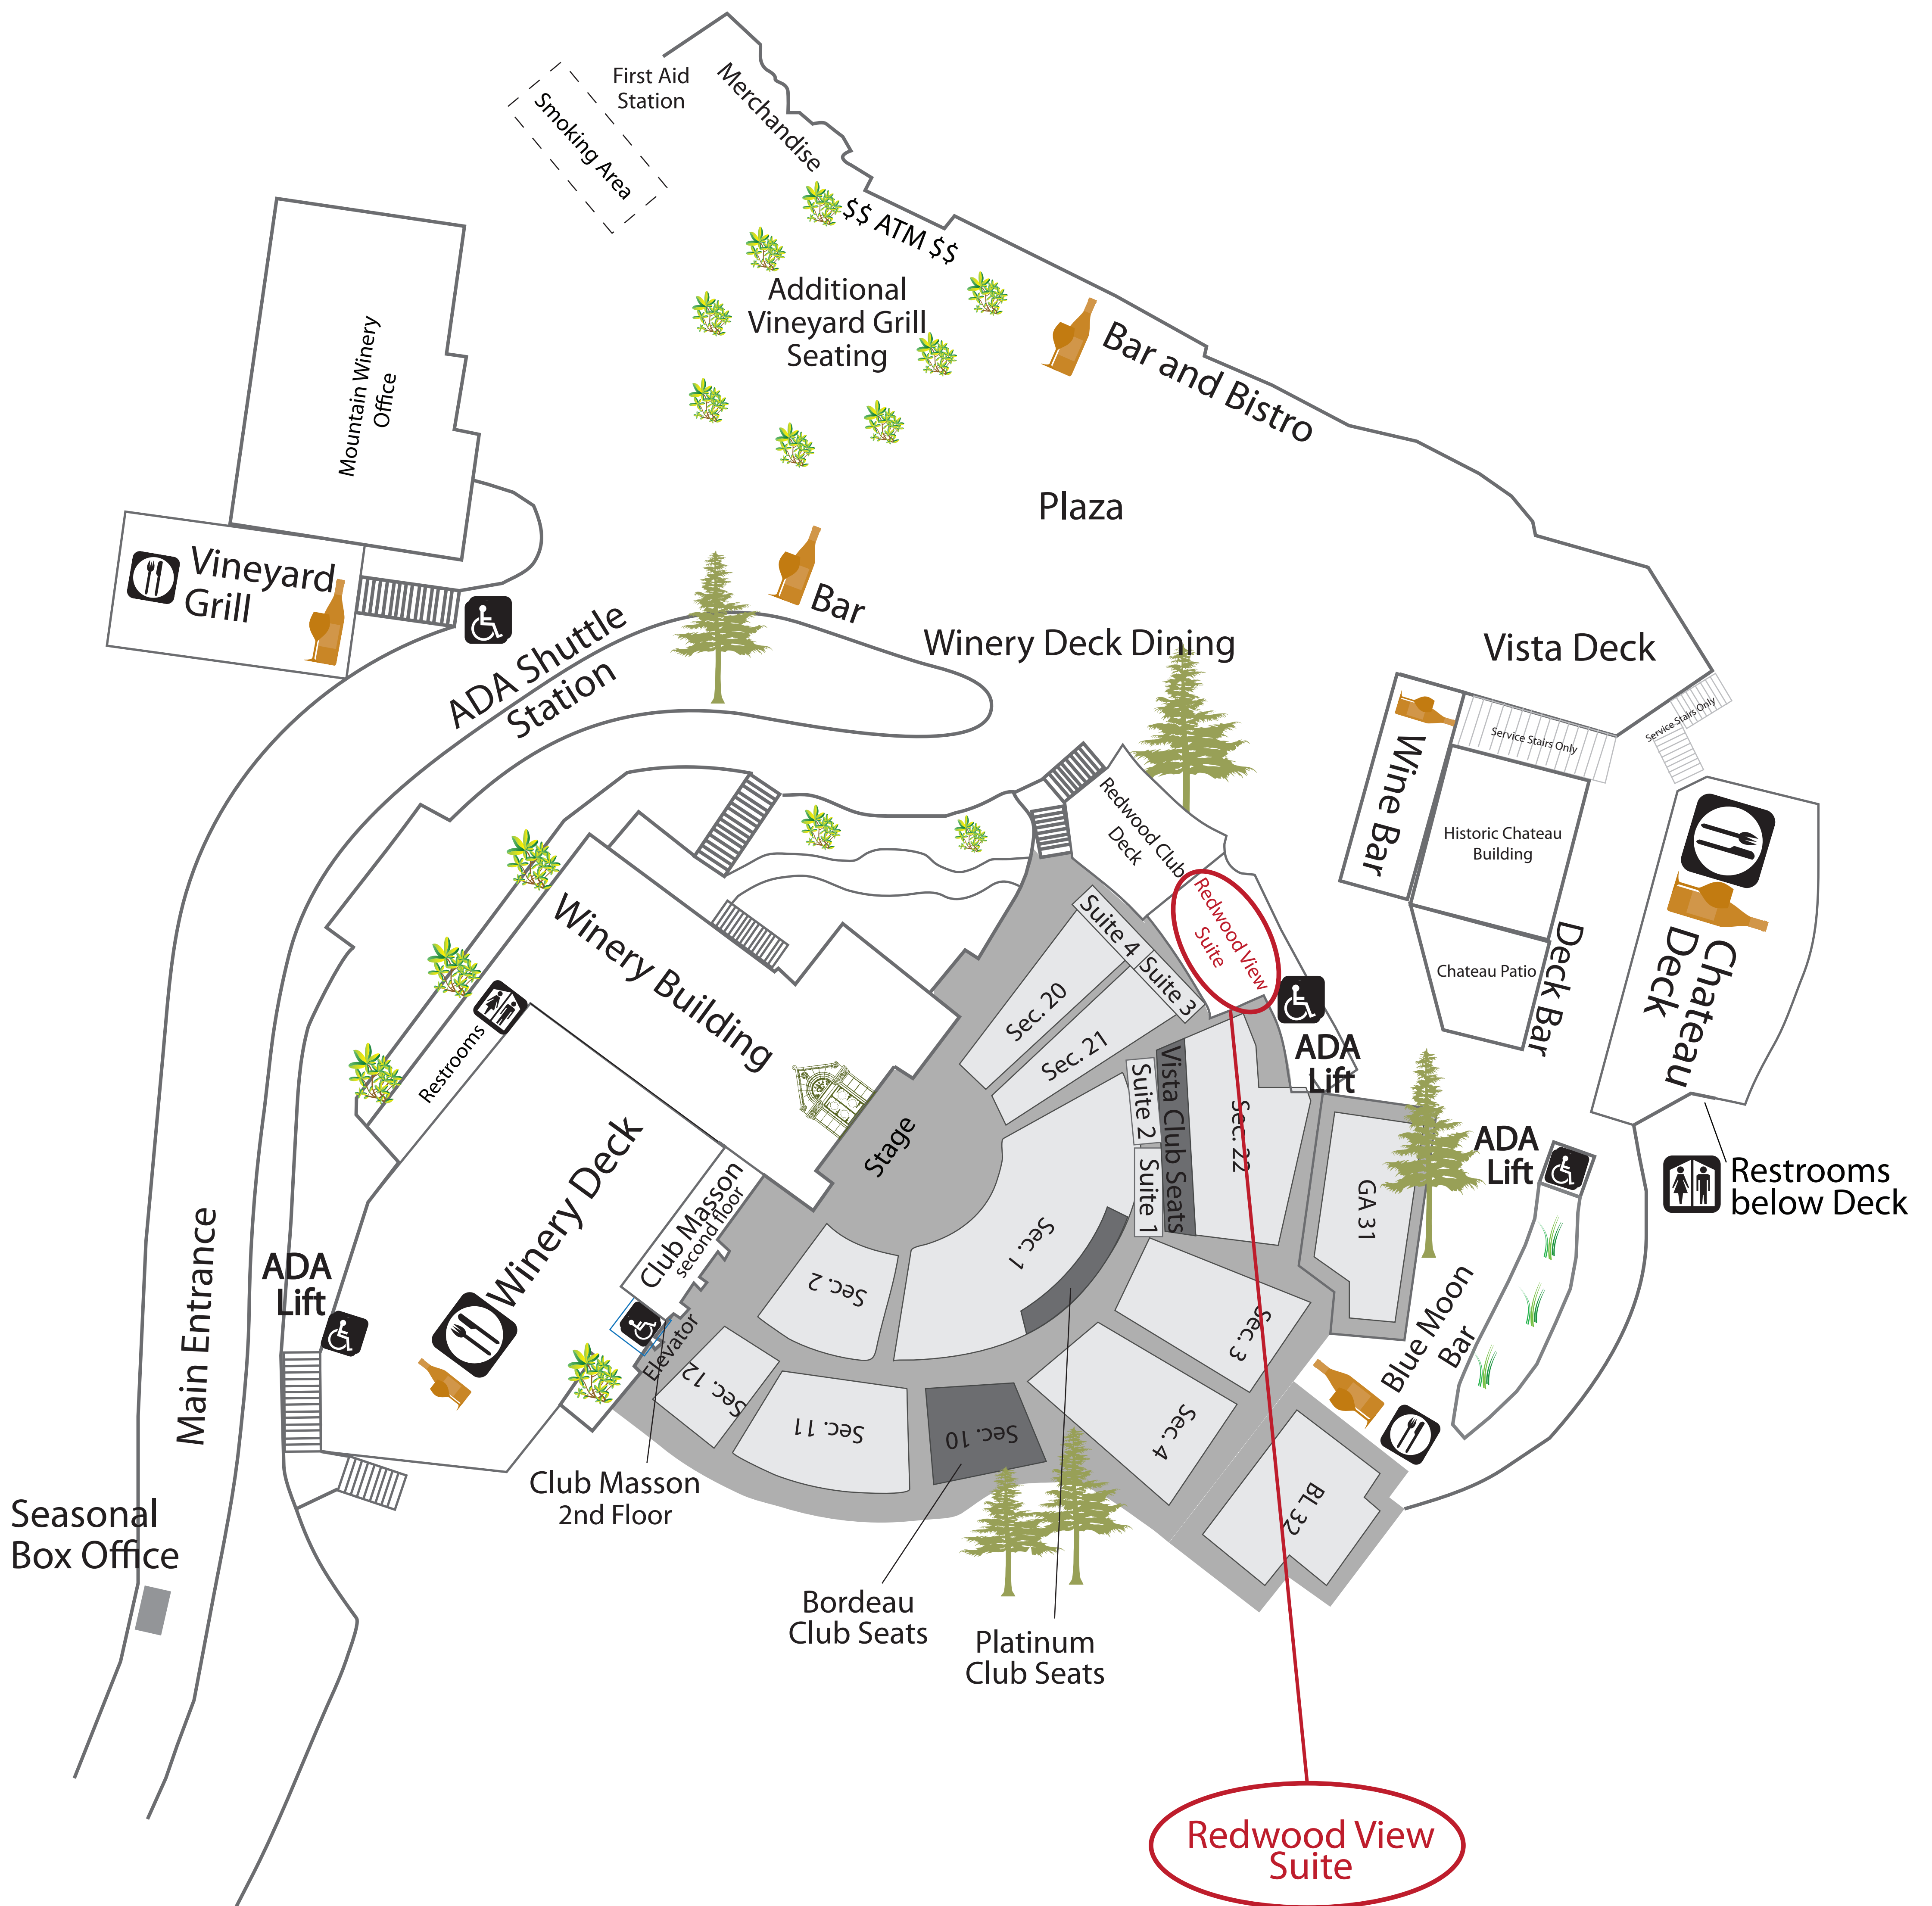

Welcome to

THE MOUNTAIN WINERY

Minutes away... Worlds apart.

To Parking Lot and
ADA Parking Lot
Shuttle Station